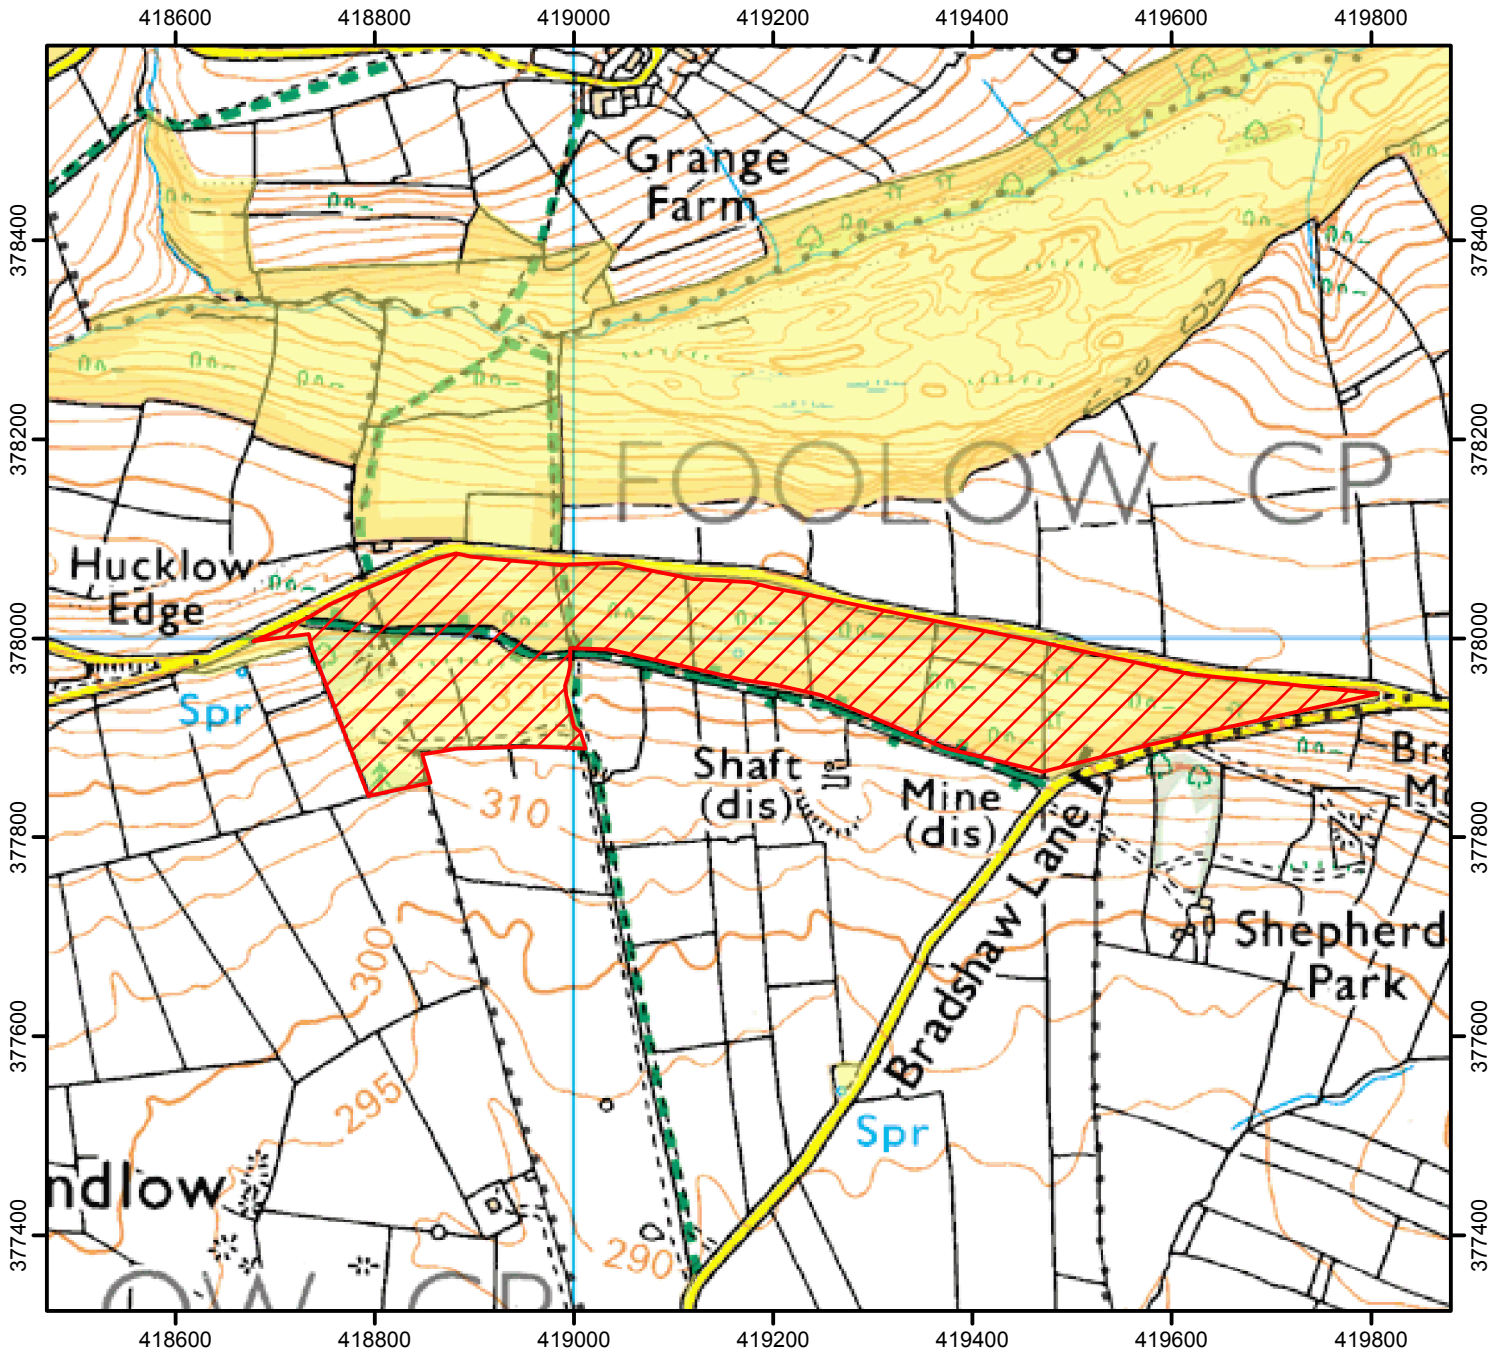

NO OPEN ACCESS

In the interests of public safety, the open access land shown hatched on the map below is temporarily closed.

Date: Until 30 April 2019

Case Number: 2018088745

0 200 400 Metres

Restricted Open Access Land

Open Access Land

© Crown Copyright and database right 2018.
Ordnance Survey 100022021

For more information call the Open Access Contact Centre on 0300 060 2091
or visit our website at www.gov.uk/right-of-way-open-access-land/use-your-right-to-roam