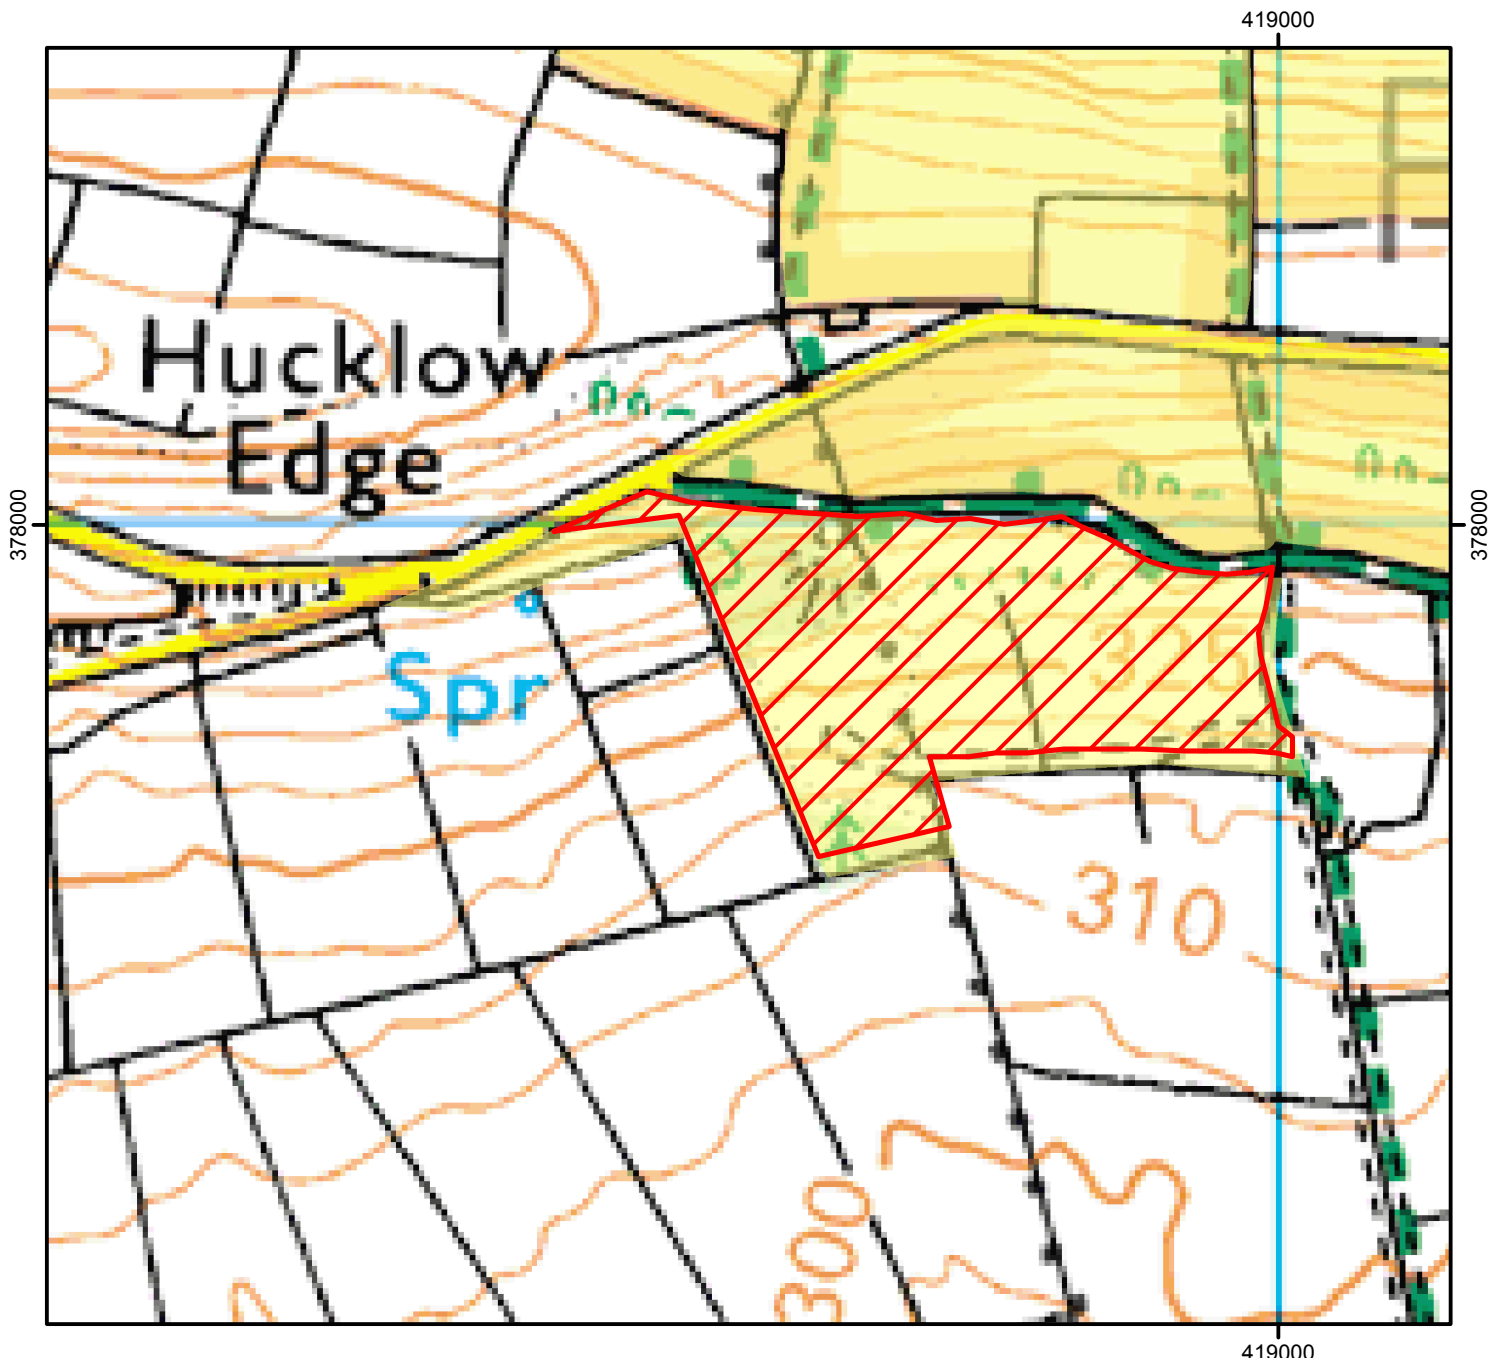

NO OPEN ACCESS

The open access land shown hatched on the map below is temporarily closed at the land manager's discretion.

This does not affect Public Rights of Way

Closed 2018: 25th January to 9th February
12th to 16th and 19th to 23rd February
26th and 27th February

Case Number: 2018018576

0 100 200 Metres

© Crown Copyright and database right 2018.
Ordnance Survey 100022021

Restricted Open Access Land

Open Access Land

For more information call the Open Access Contact Centre on 0300 060 2091
or visit our website at www.gov.uk/right-of-way-open-access-land/use-your-right-to-roam