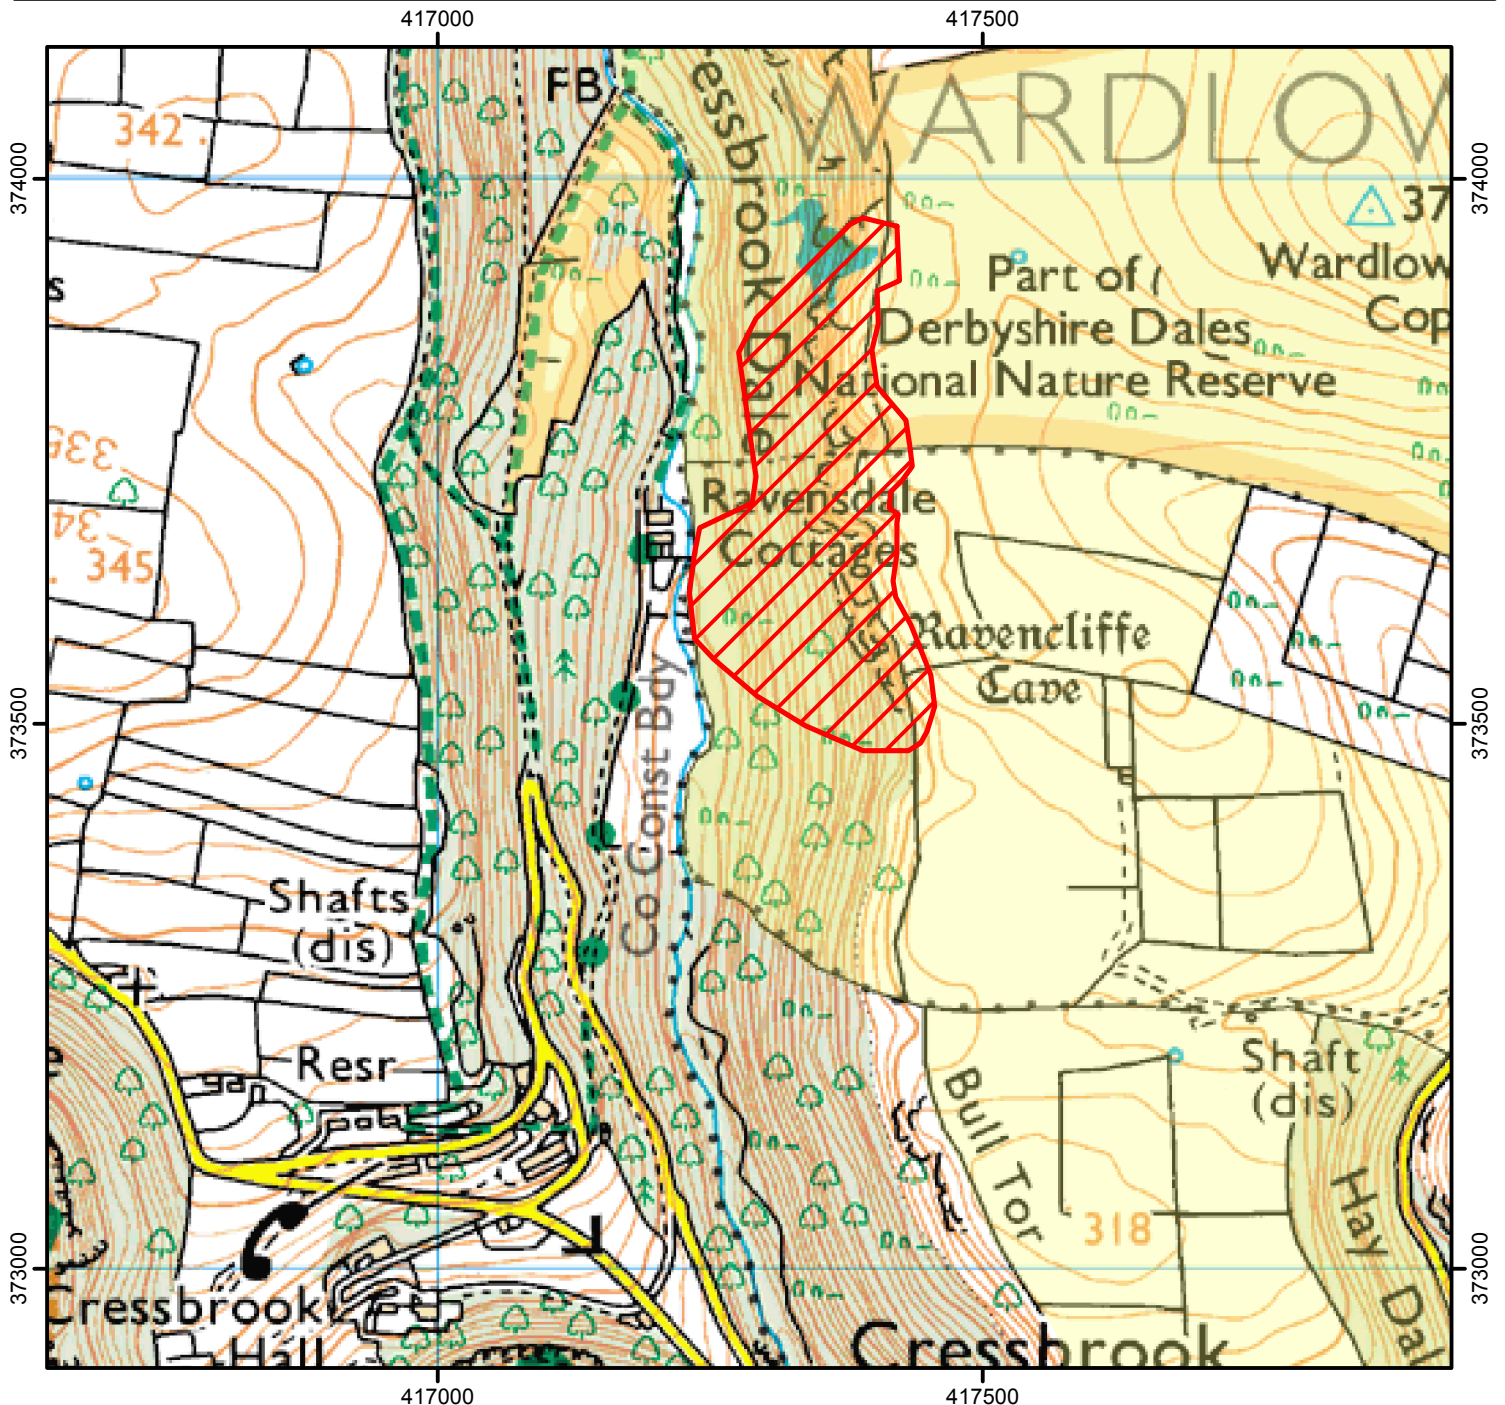

No access for climbing

The open access land shown hatched on the map below is restricted to protect sensitive wildlife.

From: 22 June to no later than 31 July 2018.

(This does not affect Public Rights of Way)

Case Number: 2018038601

0 200 400 Metres

Restricted Open Access Land

Open Access Land

© Crown Copyright and database right 2018. Ordnance Survey 100022021

For more information call the Open Access Contact Centre on 0300 060 2091 or visit our website at www.gov.uk/right-of-way-open-access-land/use-your-right-to-roam