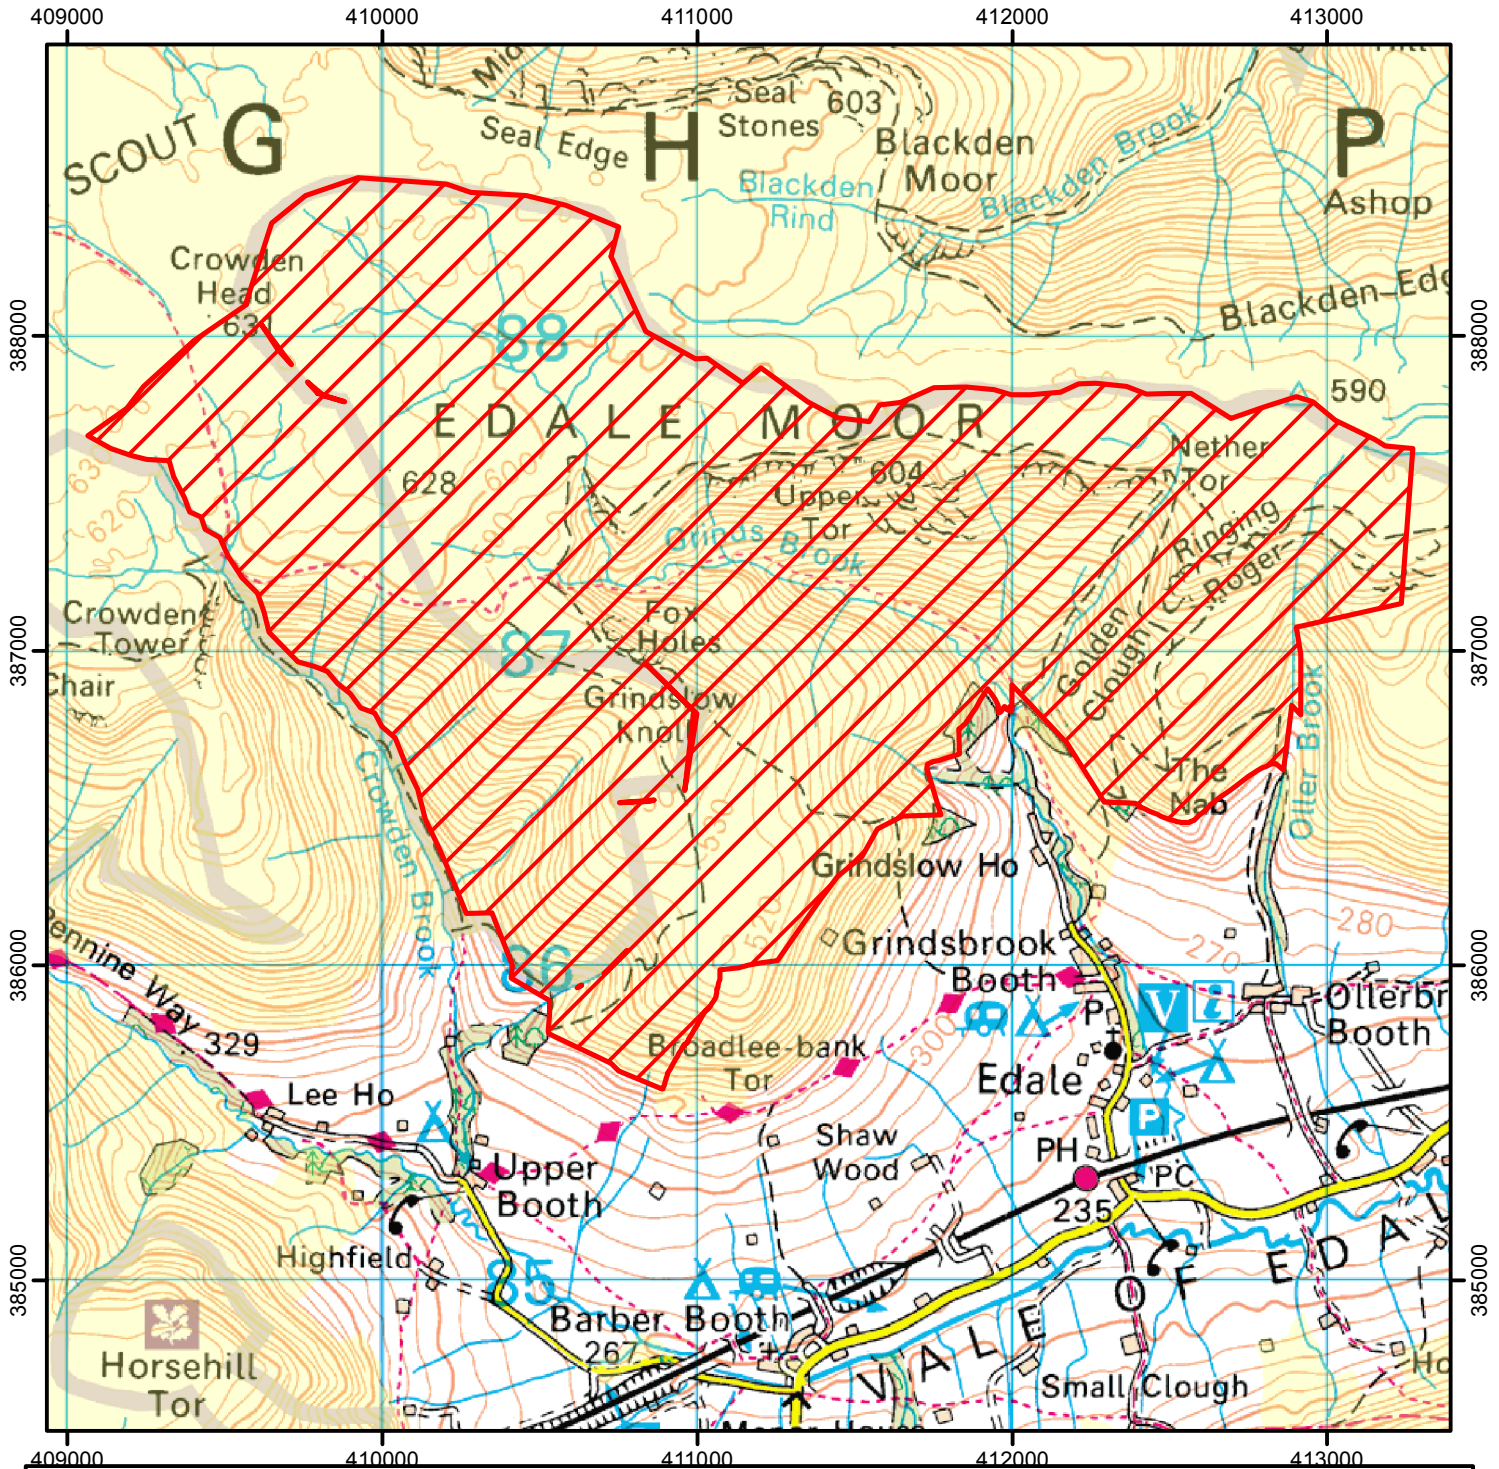

NO OPEN ACCESS

The open access land shown hatched on the map below is temporarily closed at the land manager's discretion. This does not affect Public Rights of Way.

Closed 2018: 17th and 31st August,
7th and 21st September, 12th October

Case Number: 2018078734

0 750 1,500 Metres

Restricted Open Access Land

Open Access Land

© Crown Copyright and database right 2018.
Ordnance Survey 100022021

For more information call the Open Access Contact Centre on 0300 060 2091
or visit our website at www.gov.uk/right-of-way-open-access-land/use-your-right-to-roam