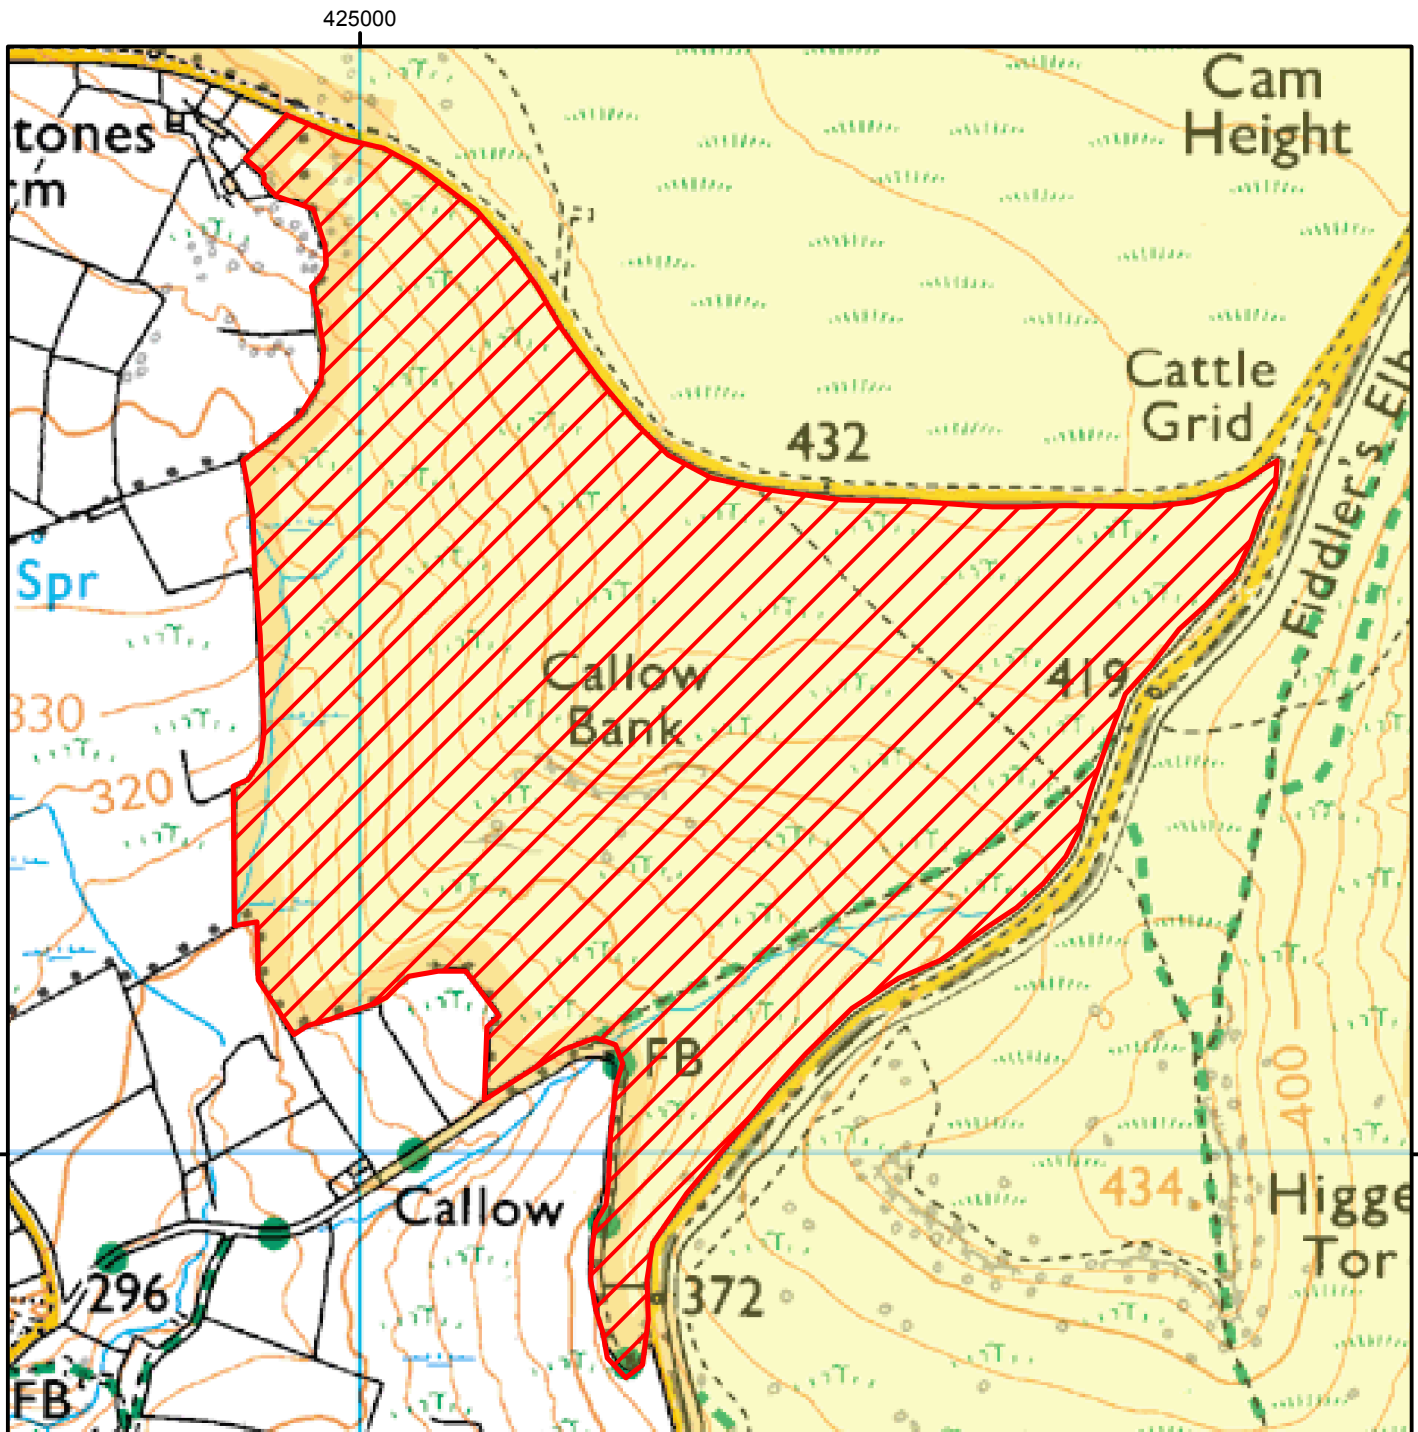

NO OPEN ACCESS

The open access land shown hatched on the map below is temporarily closed at the land manager's discretion. This does not affect Public Rights of Way.

**Closed 2018 : May 19th to 27th and 29th to 31st.
June 1st and 4th to 8th**

Case Number: 2018058685

0 200 400 Metres

© Crown Copyright and database right 2018.
Ordnance Survey 100022021

Restricted Open Access Land

Open Access Land

For more information call the Open Access Contact Centre on 0300 060 2091
or visit our website at www.gov.uk/right-of-way-open-access-land/use-your-right-to-roam