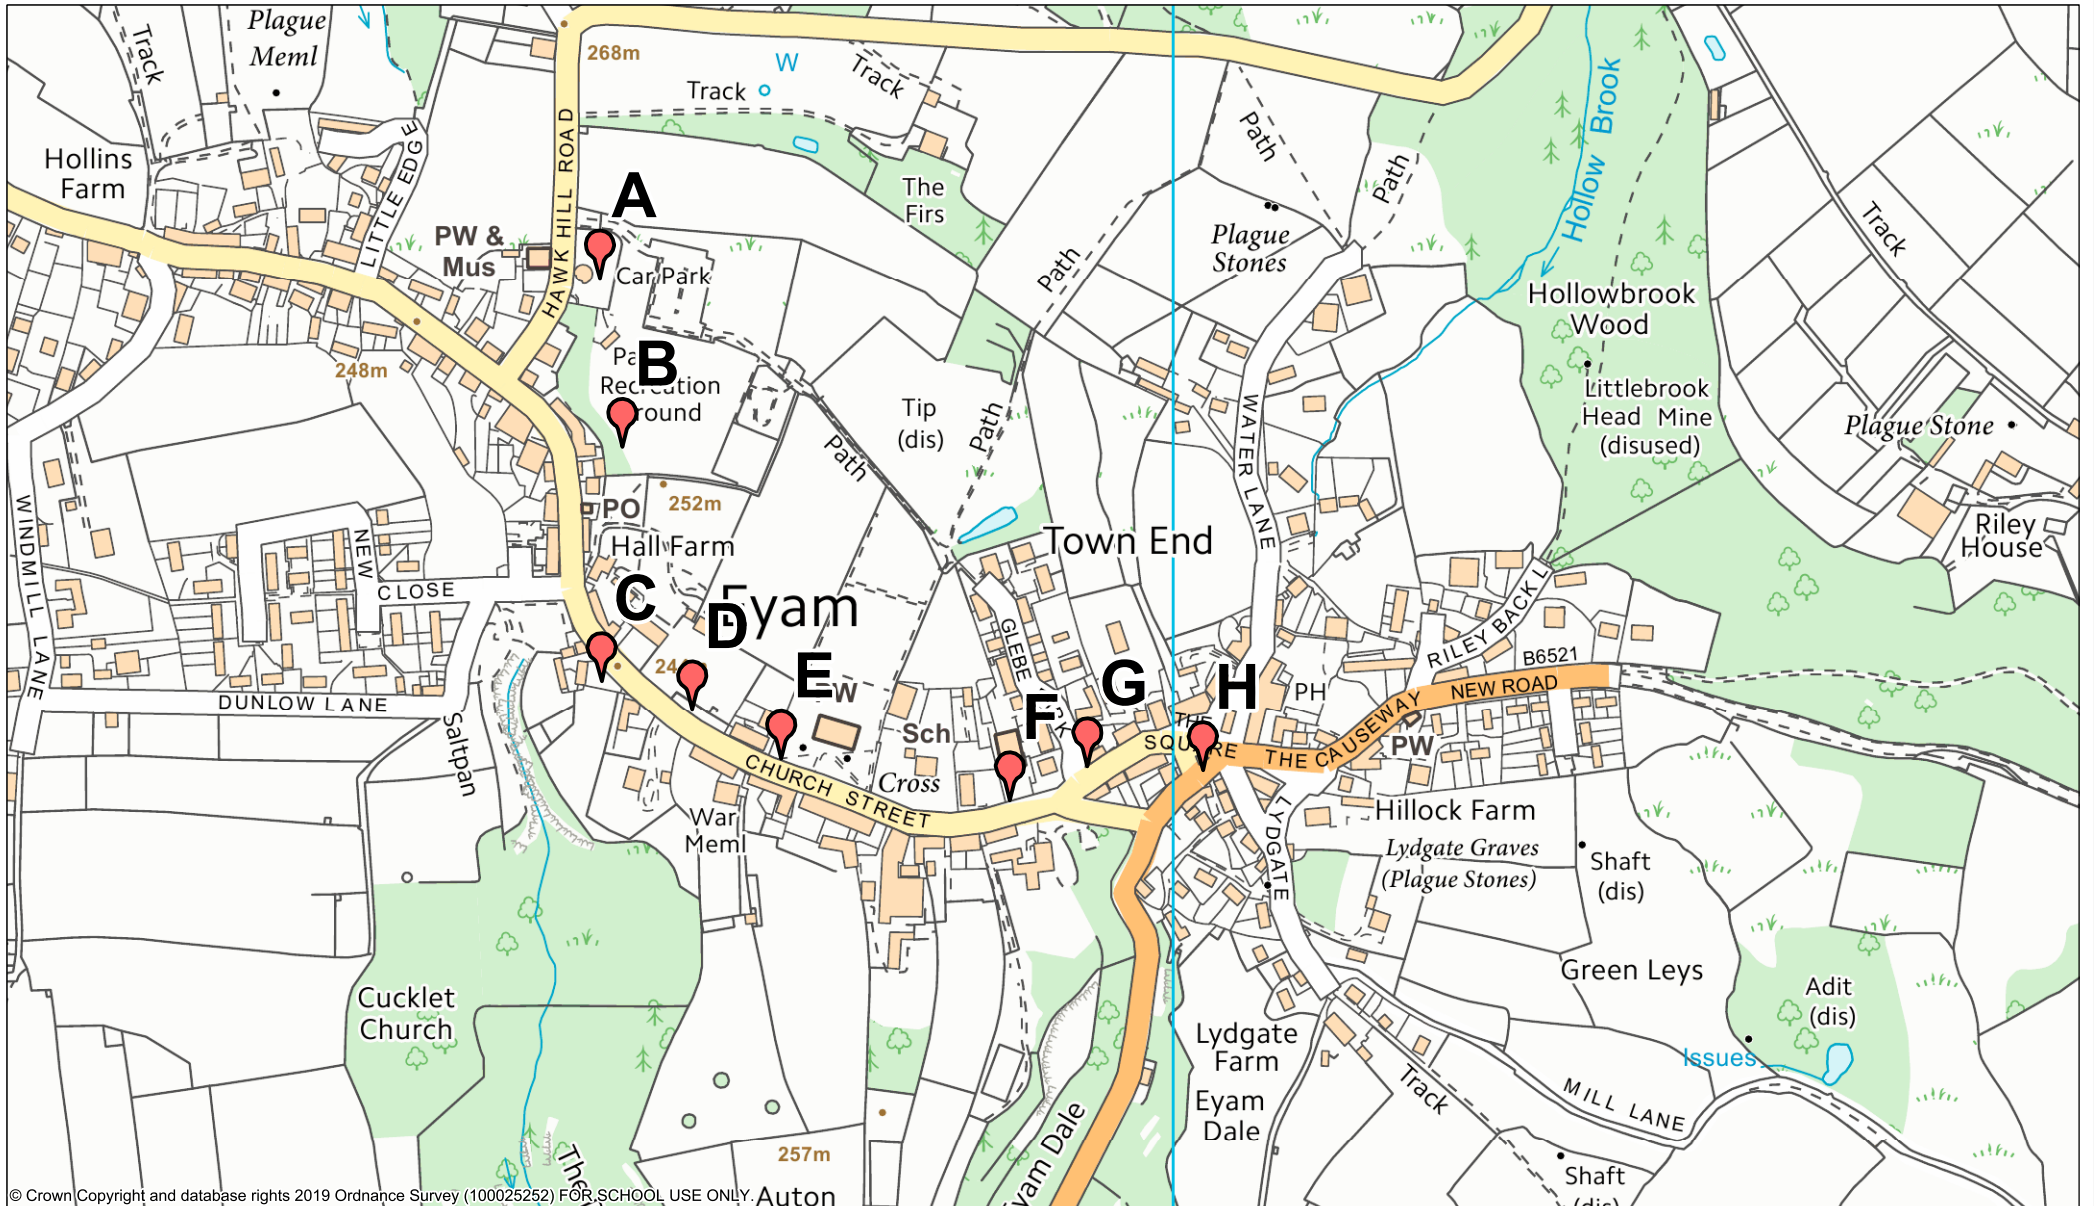

Eyam present day map with markers A4

© Crown Copyright and database rights 2019 Ordnance Survey (100025252) FOR SCHOOL USE ONLY. Auton

Digimap for Schools

Scale 1:5000

Jun 14, 2019 11:42
 Paul Maddox
 Peak District Education Team
 Demo