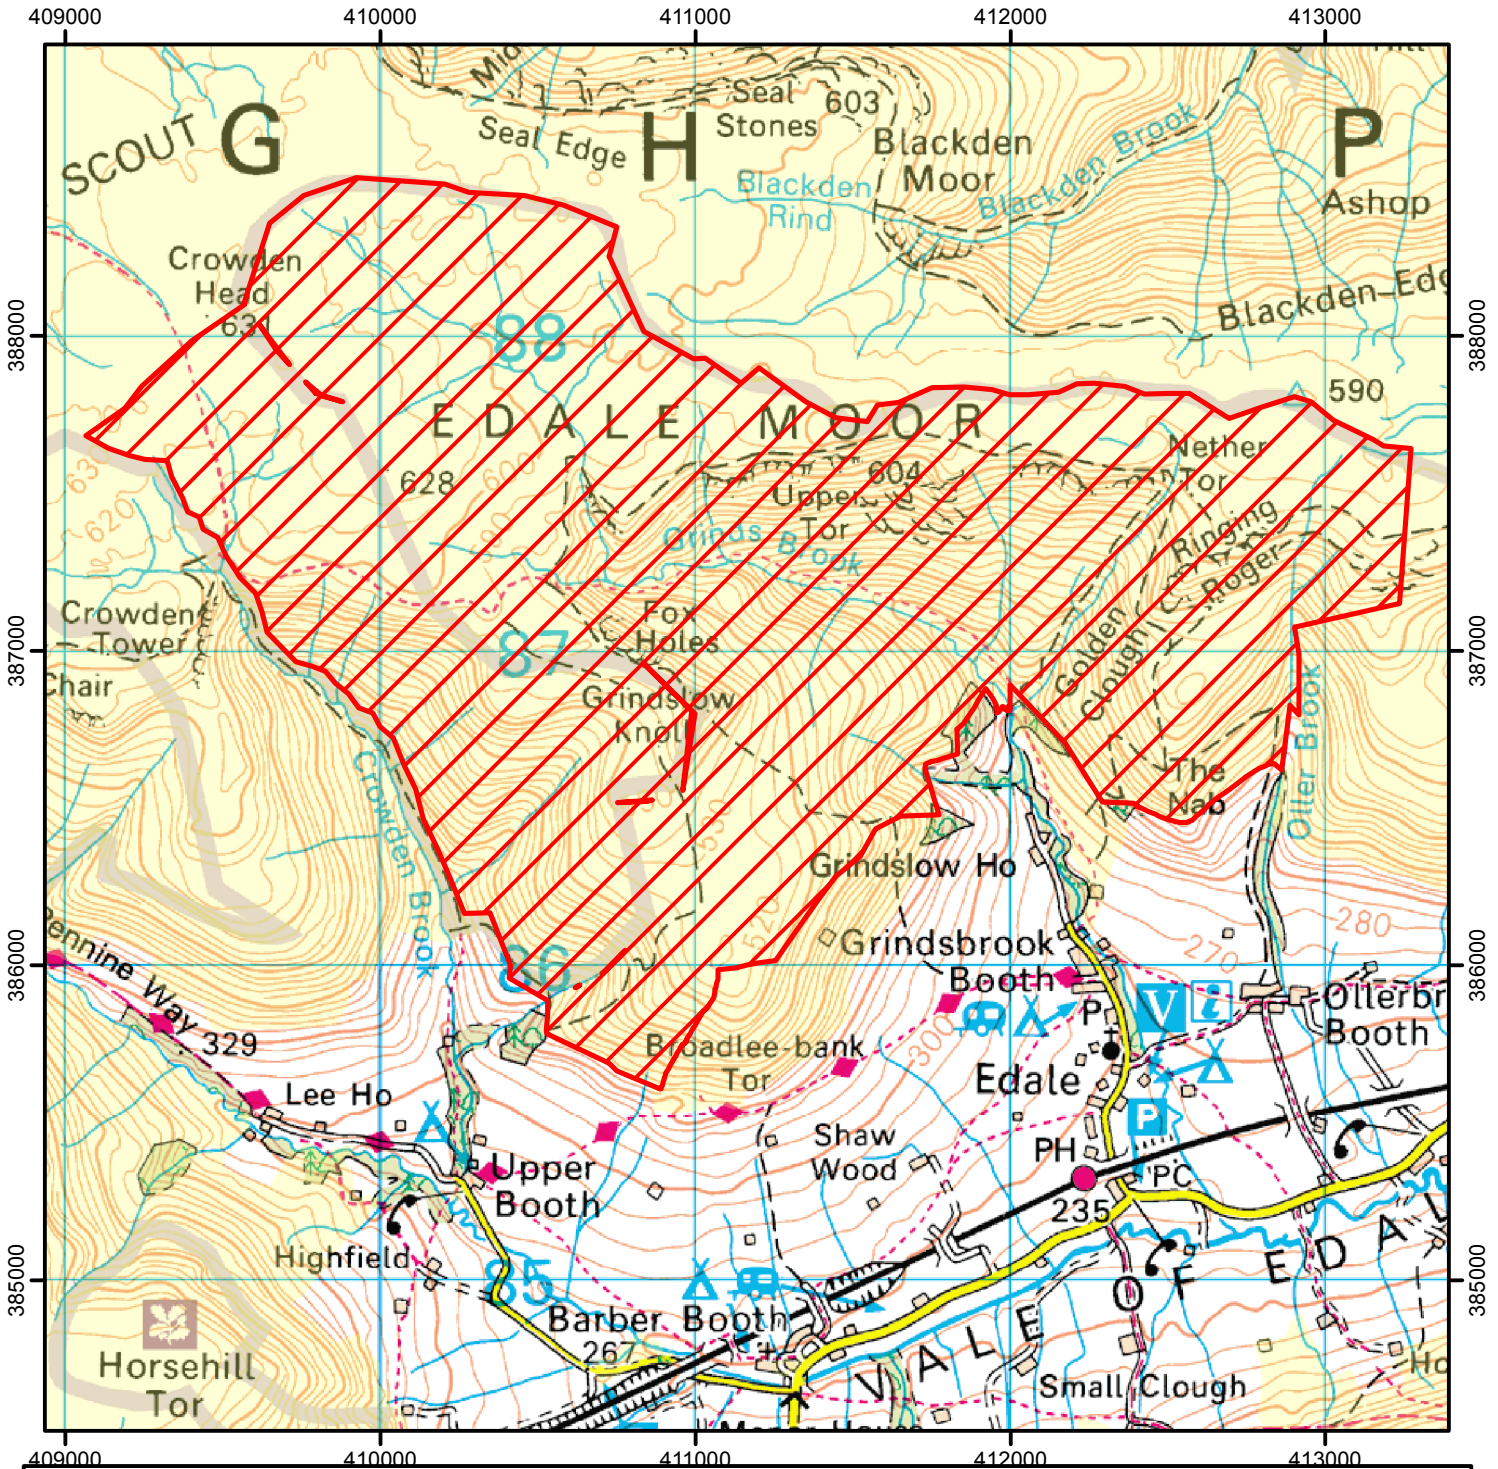

NO OPEN ACCESS

The open access land shown hatched on the map below is temporarily closed at the land manager's discretion. This does not affect Public Rights of Way.

Closed between 9 a.m. and 5 p.m. on September 27th and October 6th and 20th 2022

Case Number: 2022099758

0 750 1,500 Metres

 Restricted Open Access Land

 Open Access Land

© Crown Copyright and database right 2022
Ordnance Survey 100022021

For more information call the Open Access Contact Centre on 0300 060 2091
or visit our website at www.gov.uk/right-of-way-open-access-land/use-your-right-to-roam