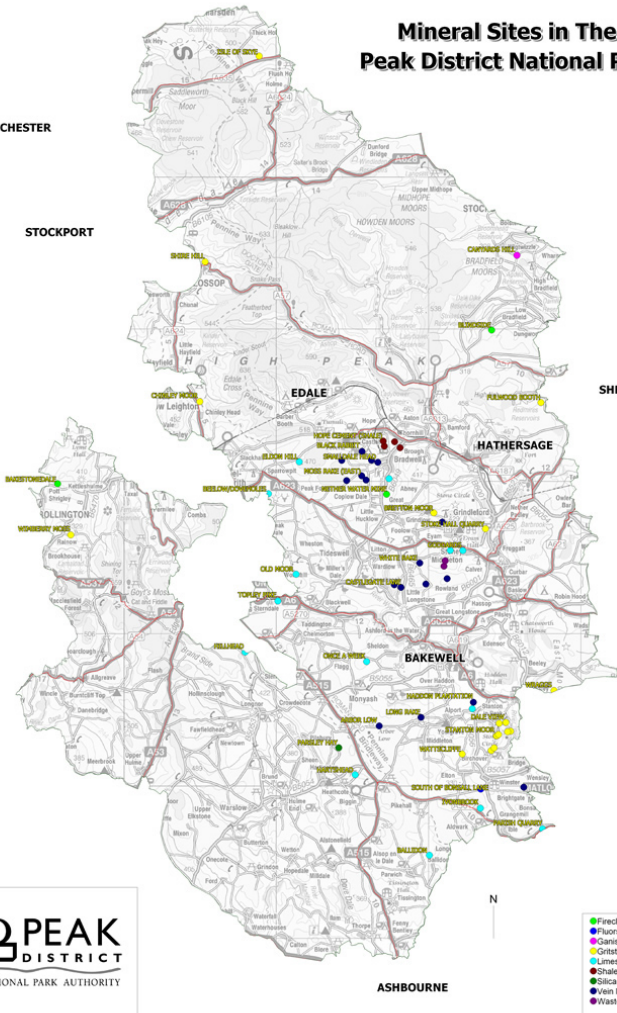

Mineral Sites in The Peak District National Park

MANCHESTER

STOCKPORT

SHEFFIELD

PEAK
DISTRICT
NATIONAL PARK AUTHORITY