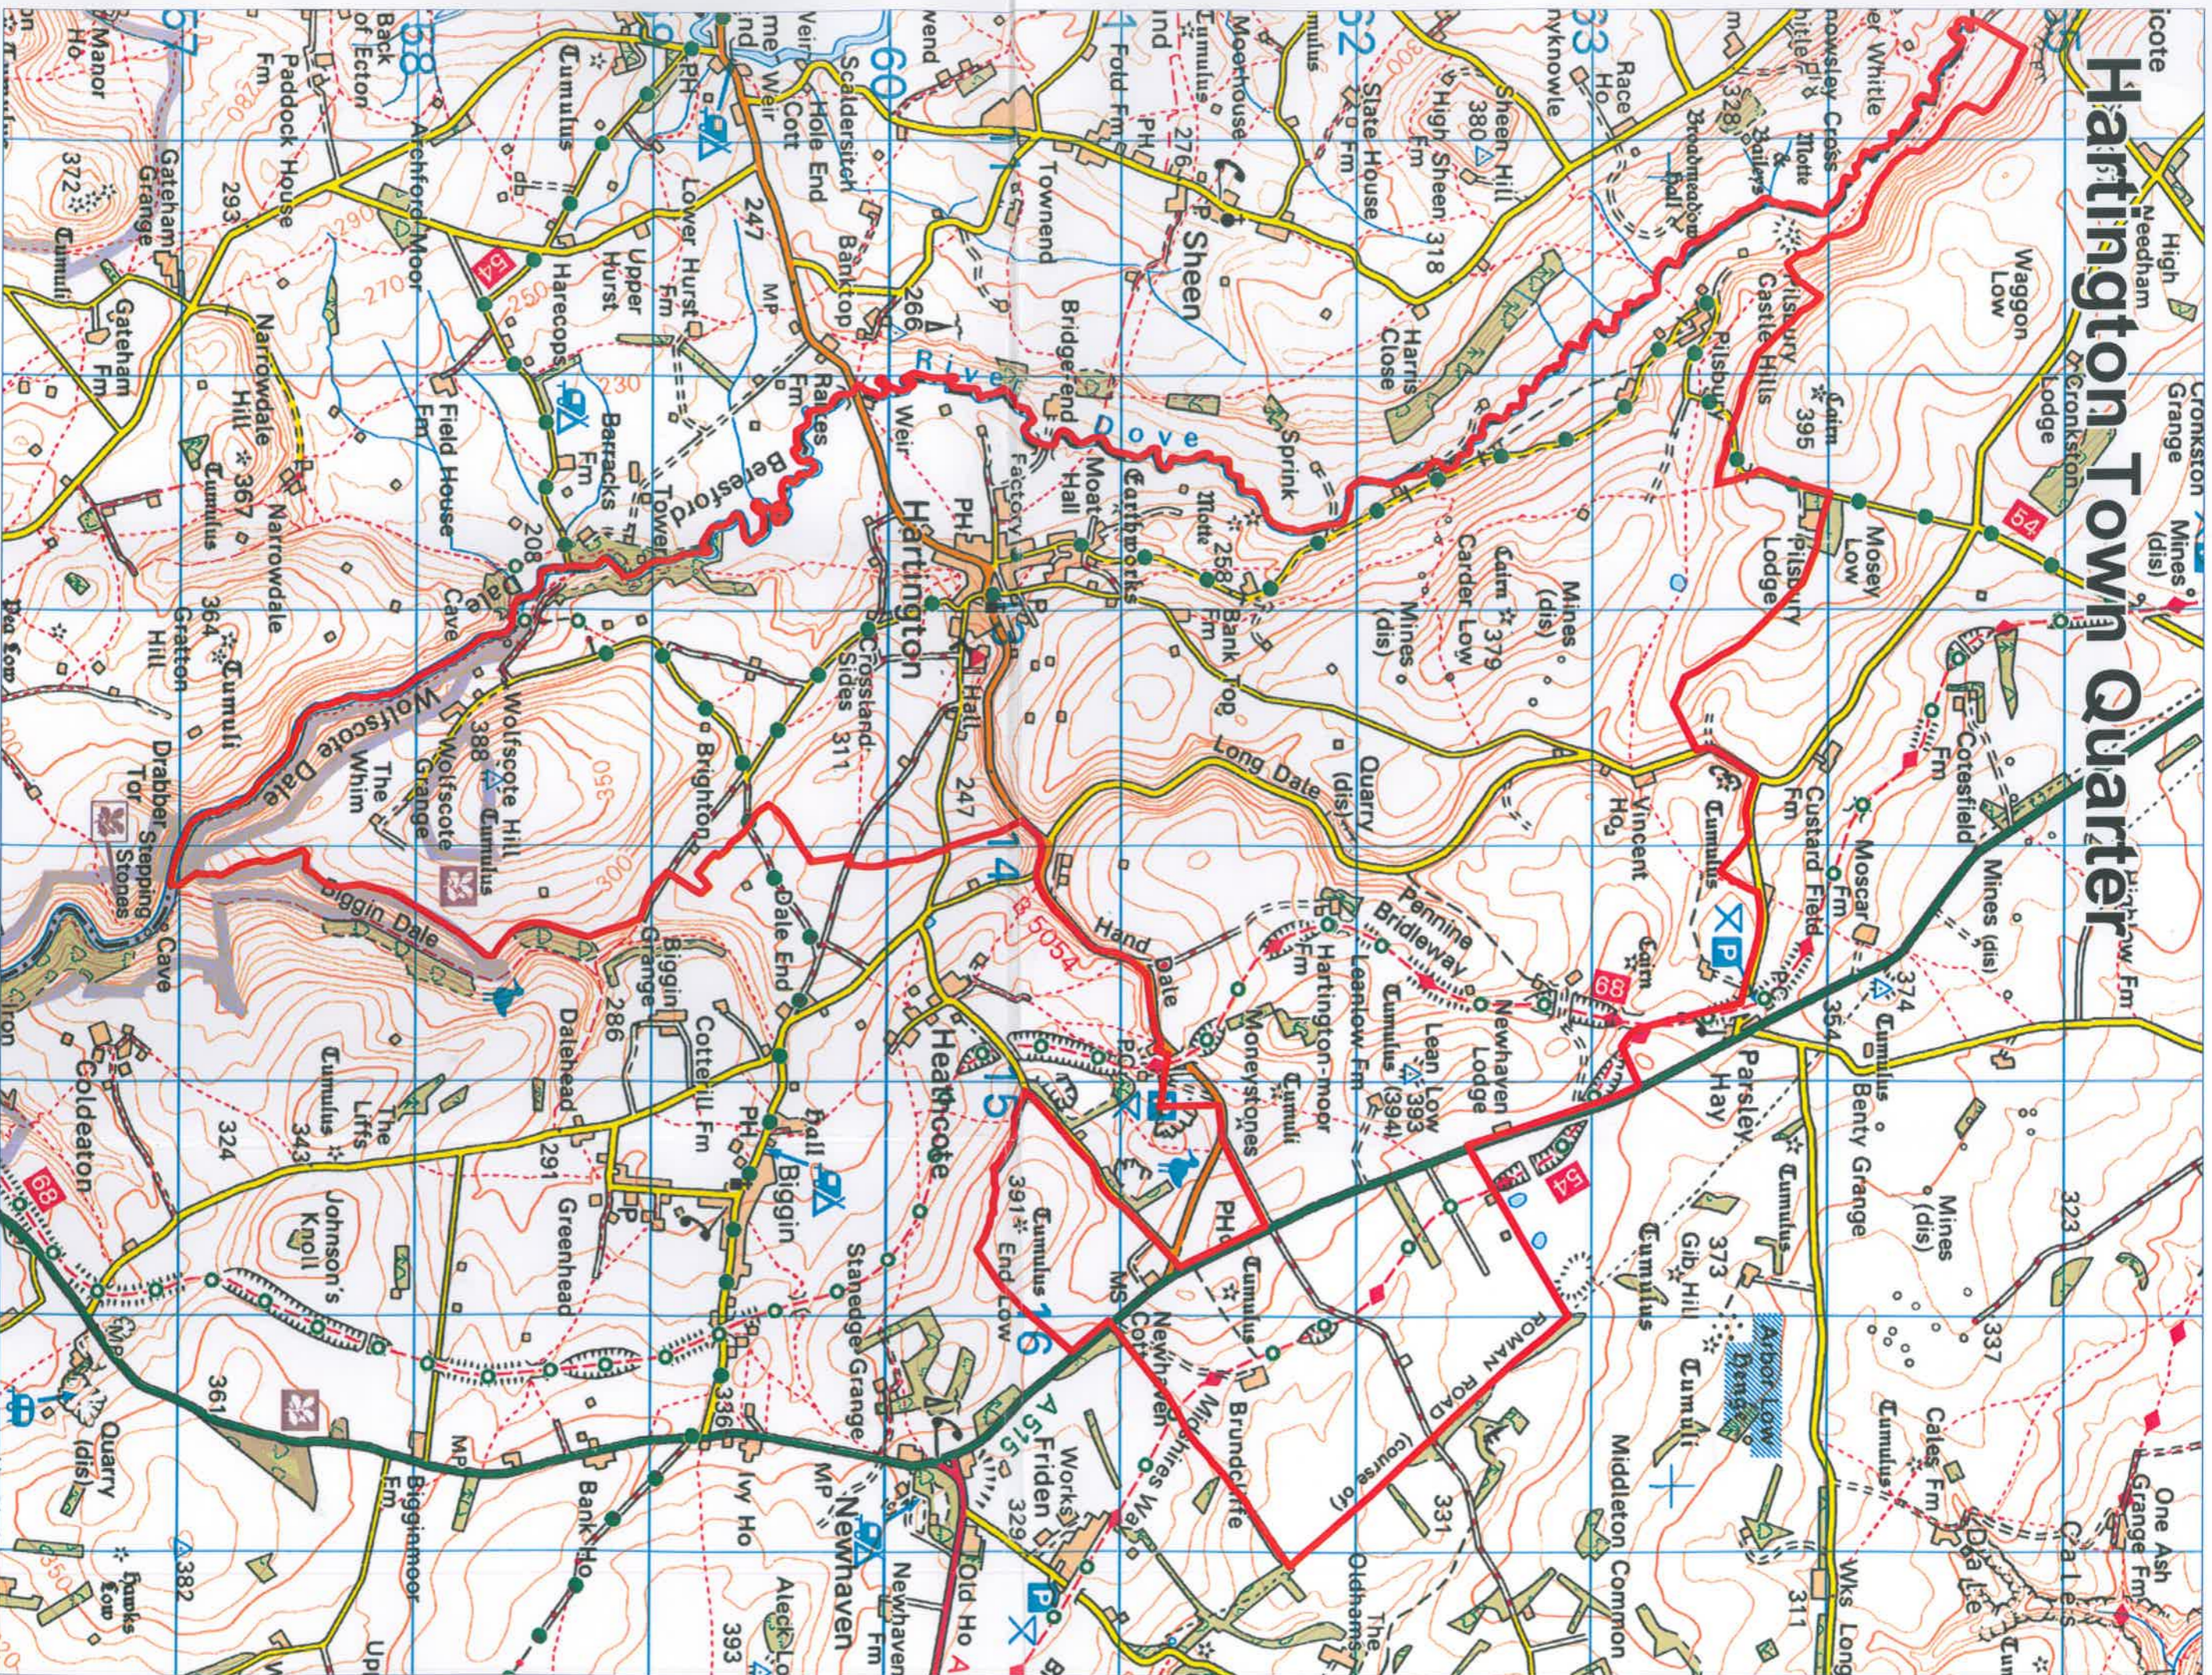

# Hartington Town Quarter

© Crown Copyright and database rights (2011) Ordnance Survey (100019785)

Derbyshire Dales District Council, Town Hall, Bank Road,  
Matlock, Derbyshire, DE4 3NN.  
Telephone: (01629) 761100.

Scale 1 : 25,000  
22/09/2011

WWW.DERBYSHIREDALES.GOV.UK