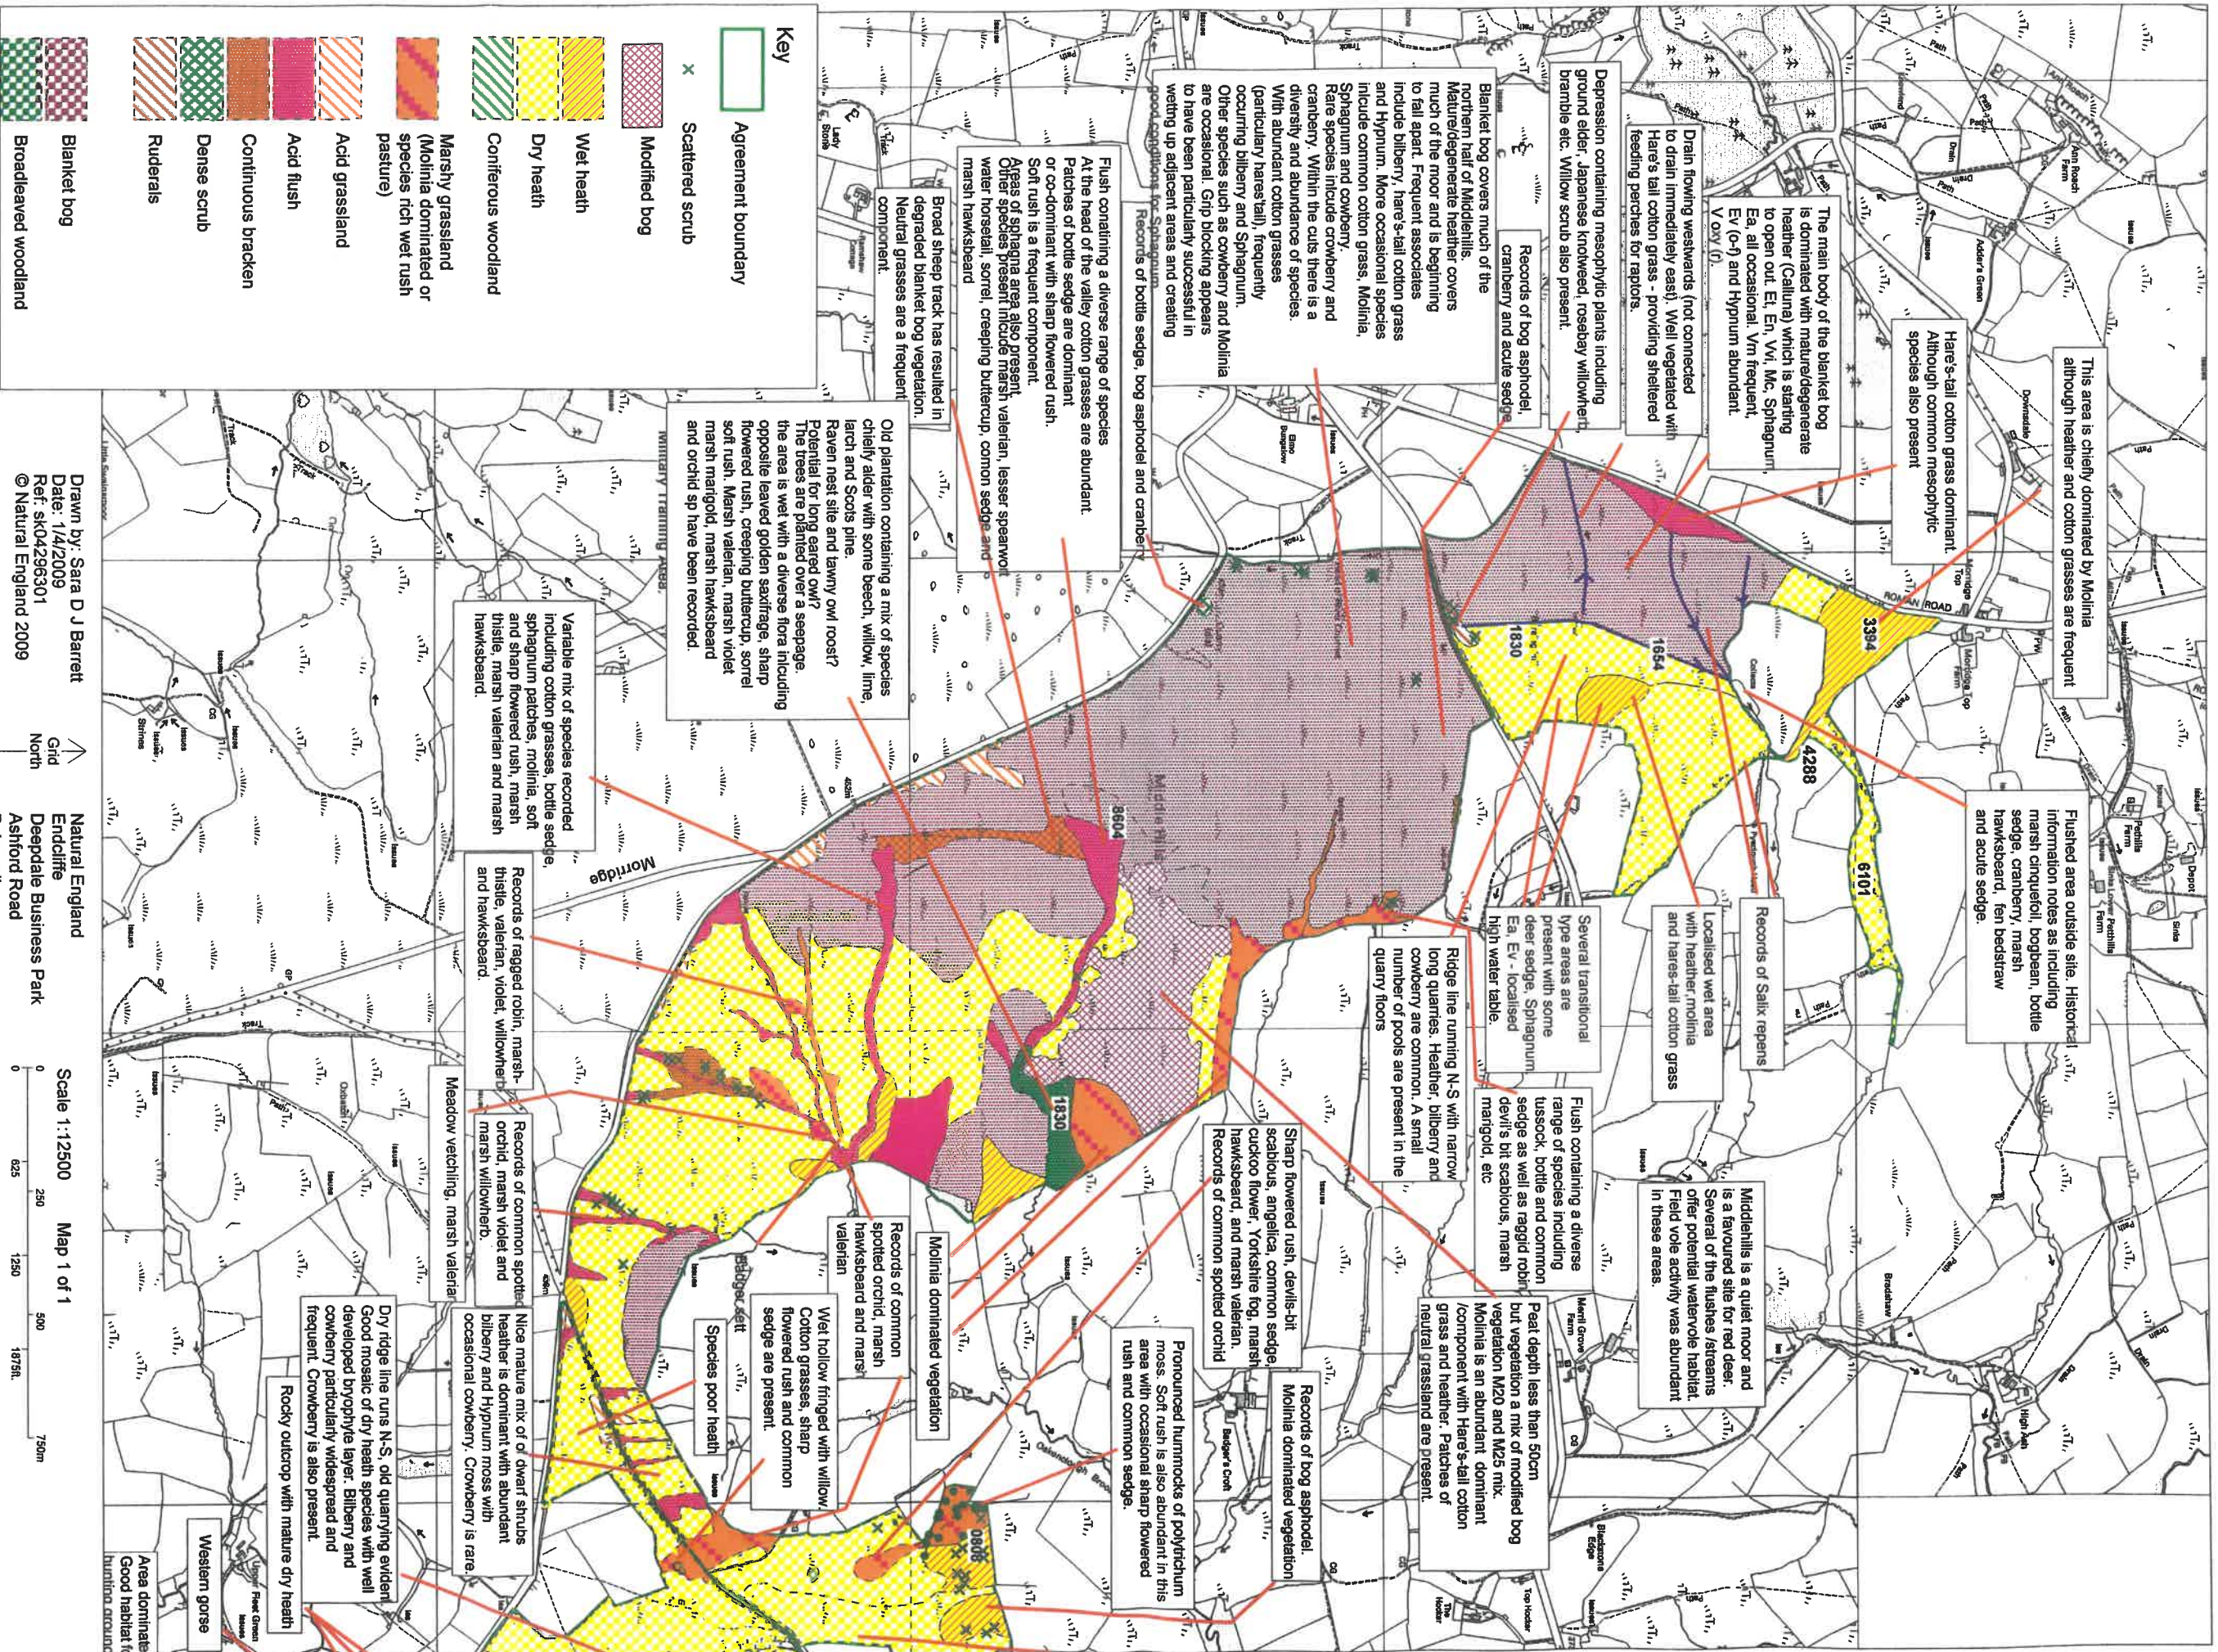

Middle Hills, Lady Edge & Bareleg Hill
Appendix 6b Habitat map (Bareleg/Middle Hills)