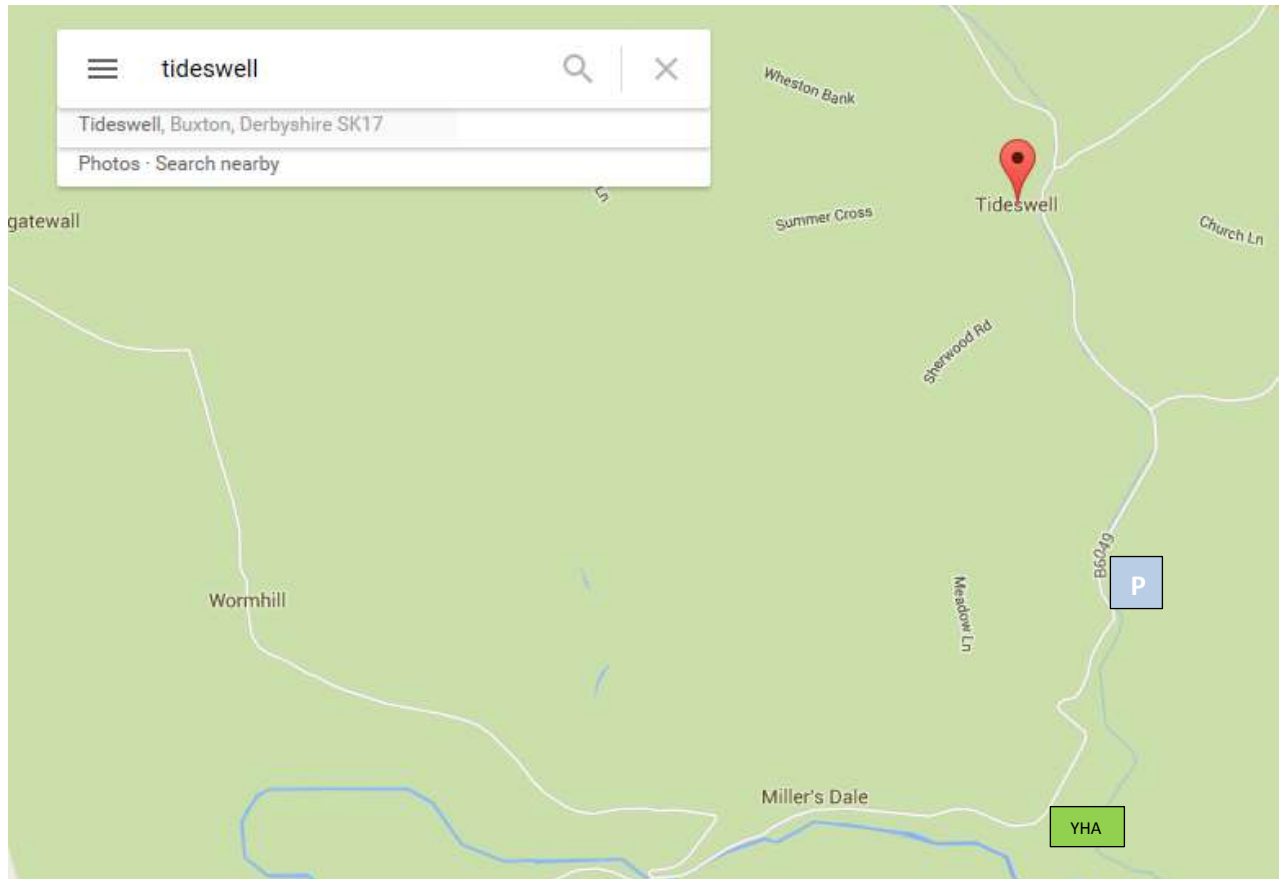

## Meeting place and directions to Tideswell dale Car Park

Car Park / Meeting place 

Youth Hostel 

If you are traveling from the A623 take the turning signposted for Tideswell. Continue through Tideswell village on the B6049 in the direction of Millers Dale. The car park/picnic site will be signposted on your left. If you get to the YHA you have gone too far and will need to turn around.