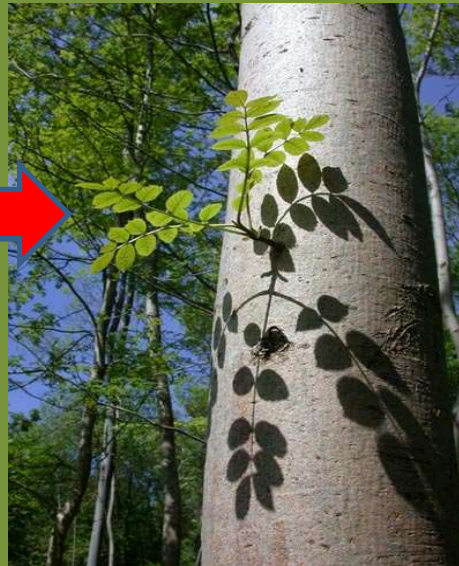

Nuthatch

White Peak

What's the connection?

Nuthatches nest
in ash trees.

Nuthatches nest
in ash trees.

Ash trees can grow
in ALKALINE soil.

Nuthatches nest
in ash trees.

Ash trees can grow
in ALKALINE soil.

LIMESTONE
produces alkaline
soil.

Learning & Discovery in the National Park

Discover, explore, enjoy

learning.discovery@peakdistrict.gov.uk

**Red Grouse eat
heather seeds.**

Red Grouse eat
heather seeds.

Heather needs
ACID soil.