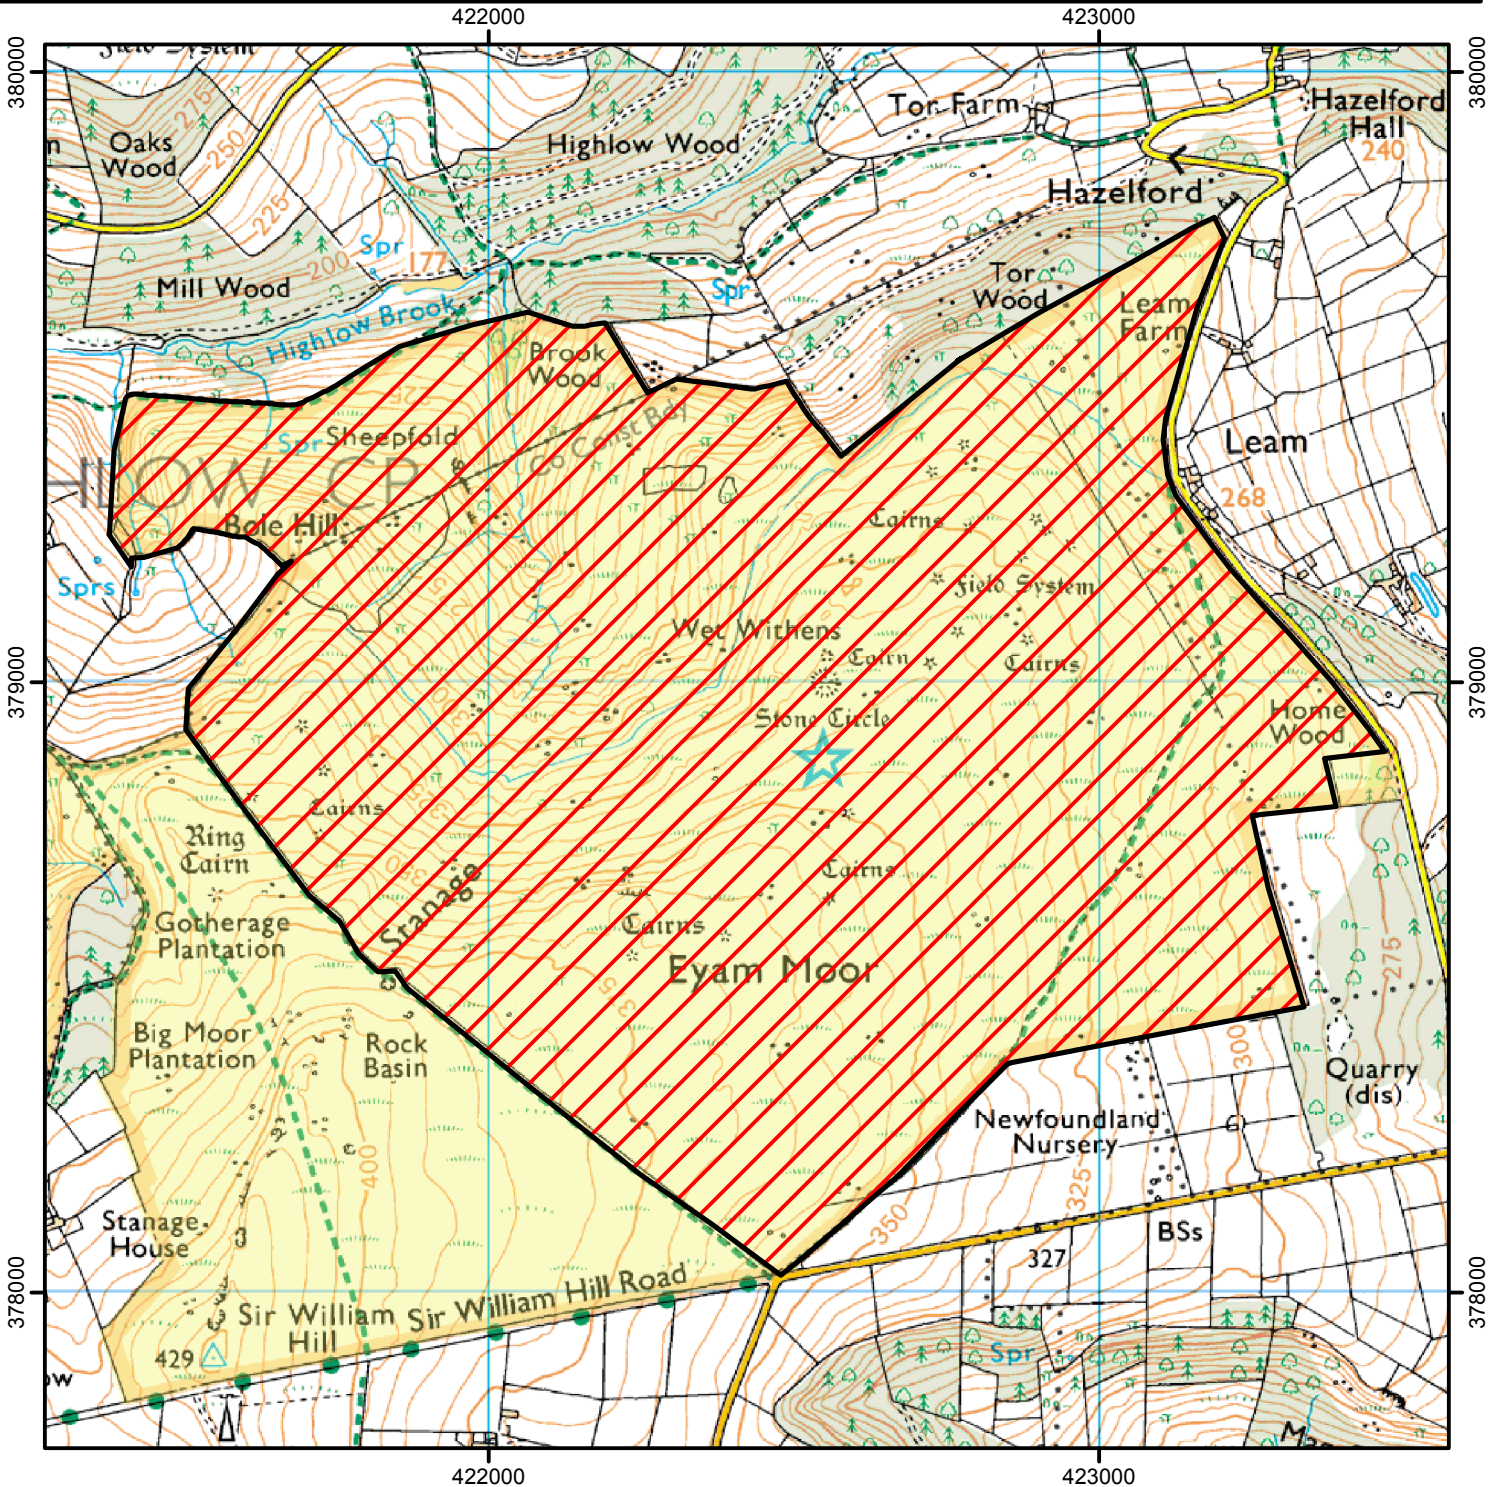

NO OPEN ACCESS

The open access land shown hatched on the map below is temporarily closed at the land manager's discretion. This does not affect Public Rights of Way

Closed: 18th May 2015 to 24th May 2015

26th May 2015 to 5th June 2015

8th June 2015 to 12th June 2015

15th June 2015 to 19th June 2015

Case Number: 2015017490

0 250 500 1,000 Metres

© Crown Copyright and database right 2015. Ordnance Survey 100022021

 Restricted Open Access Land

 Open Access Land

For more information call the Open Access Contact Centre on 0845 100 3298 or visit our website at www.naturalengland.org.uk/openaccess