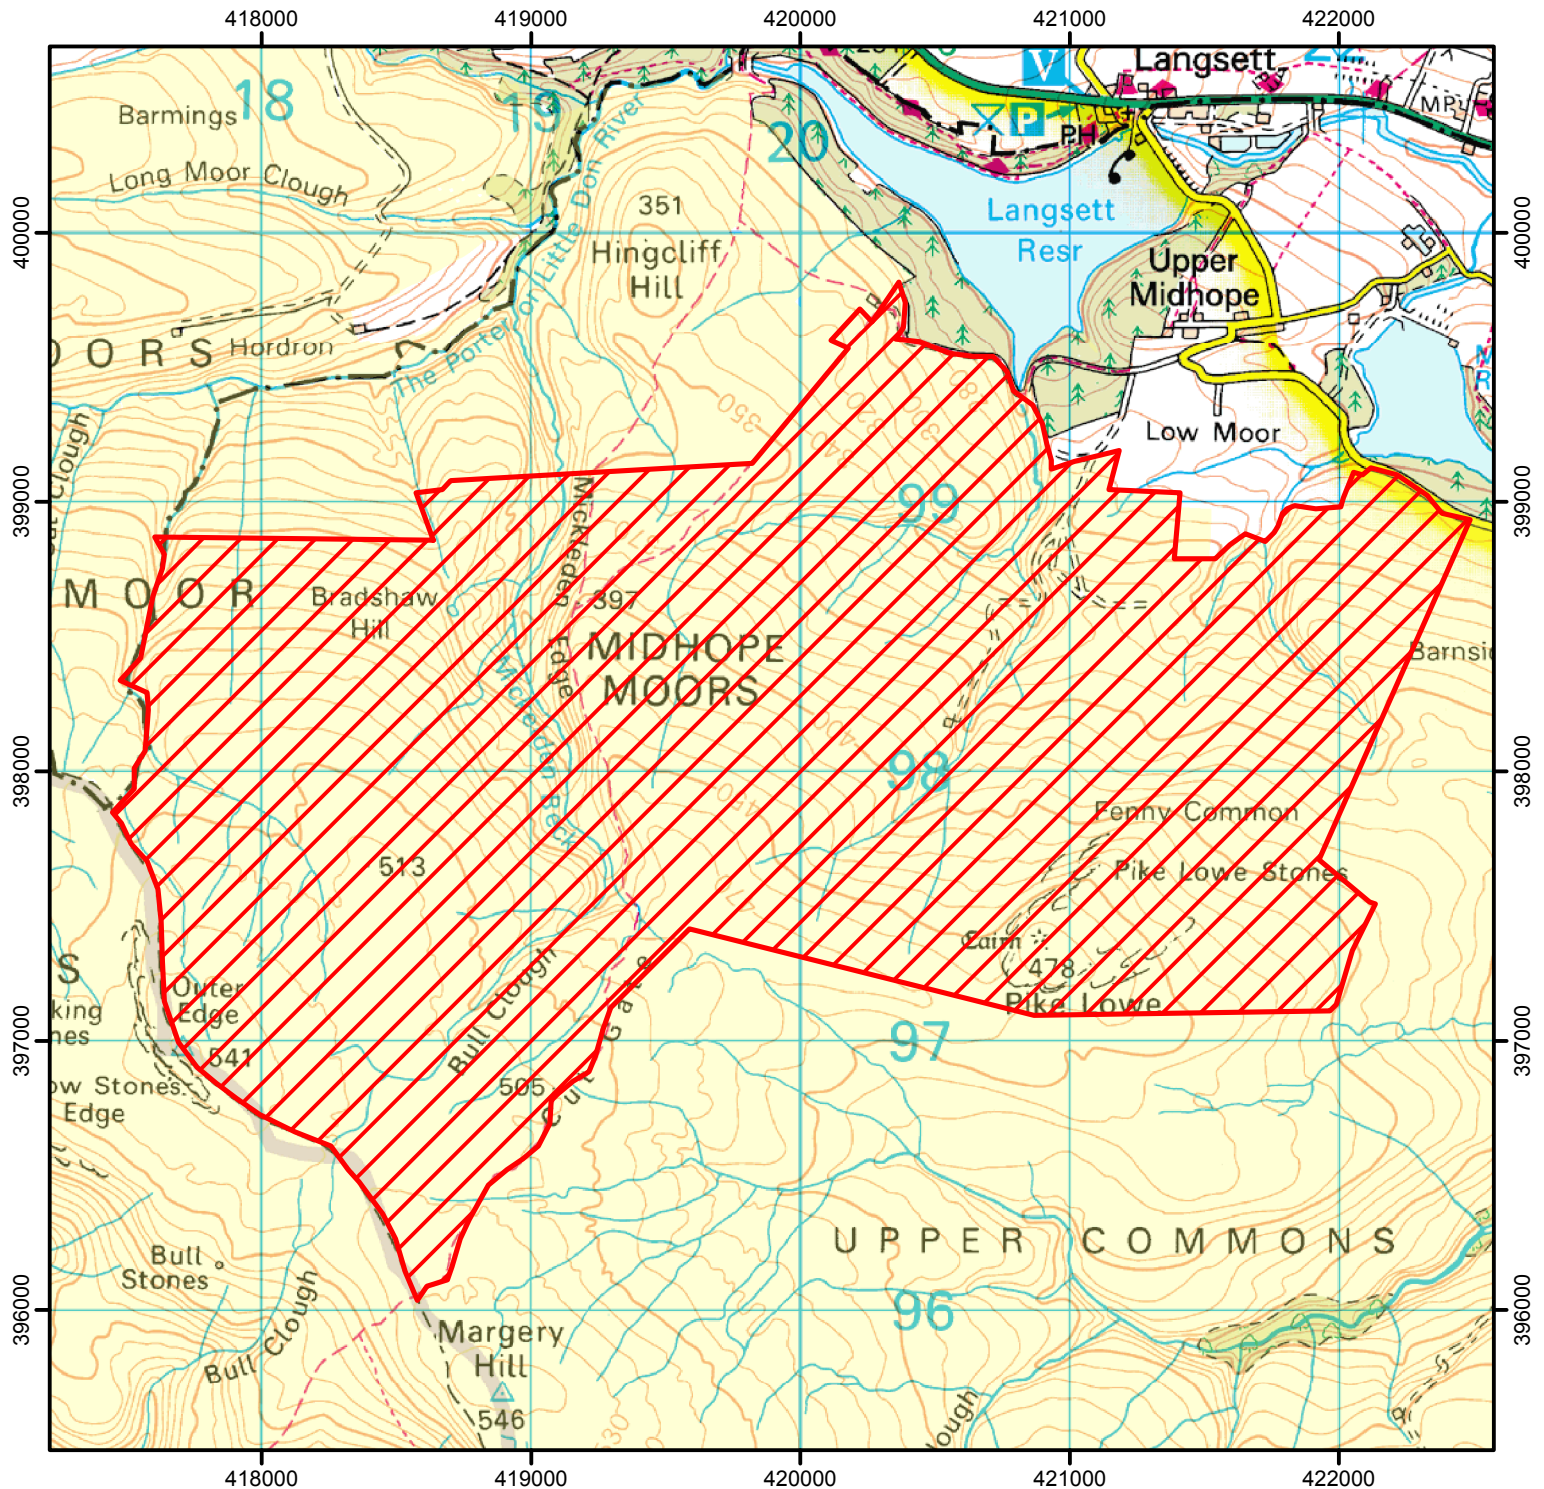

NO OPEN ACCESS

The open access land shown hatched on the map below is temporarily closed at the land manager's discretion. This does not affect Public Rights of Way

Closed 2020 : May 18 - 24 and 26 - 31

June 01 - 05, 08 - 12, 15 - 19 and 22 - 23

Case Number : 2020059212

0 500 1,000 2,000 Metres

Restricted Open Access Land

Open Access Land

© Crown Copyright and database right 2017. Ordnance Survey 100022021

For more information call the Open Access Contact Centre on 0300 060 2091 or visit our website at www.gov.uk/right-of-way-open-access-land/use-your-right-to-roam