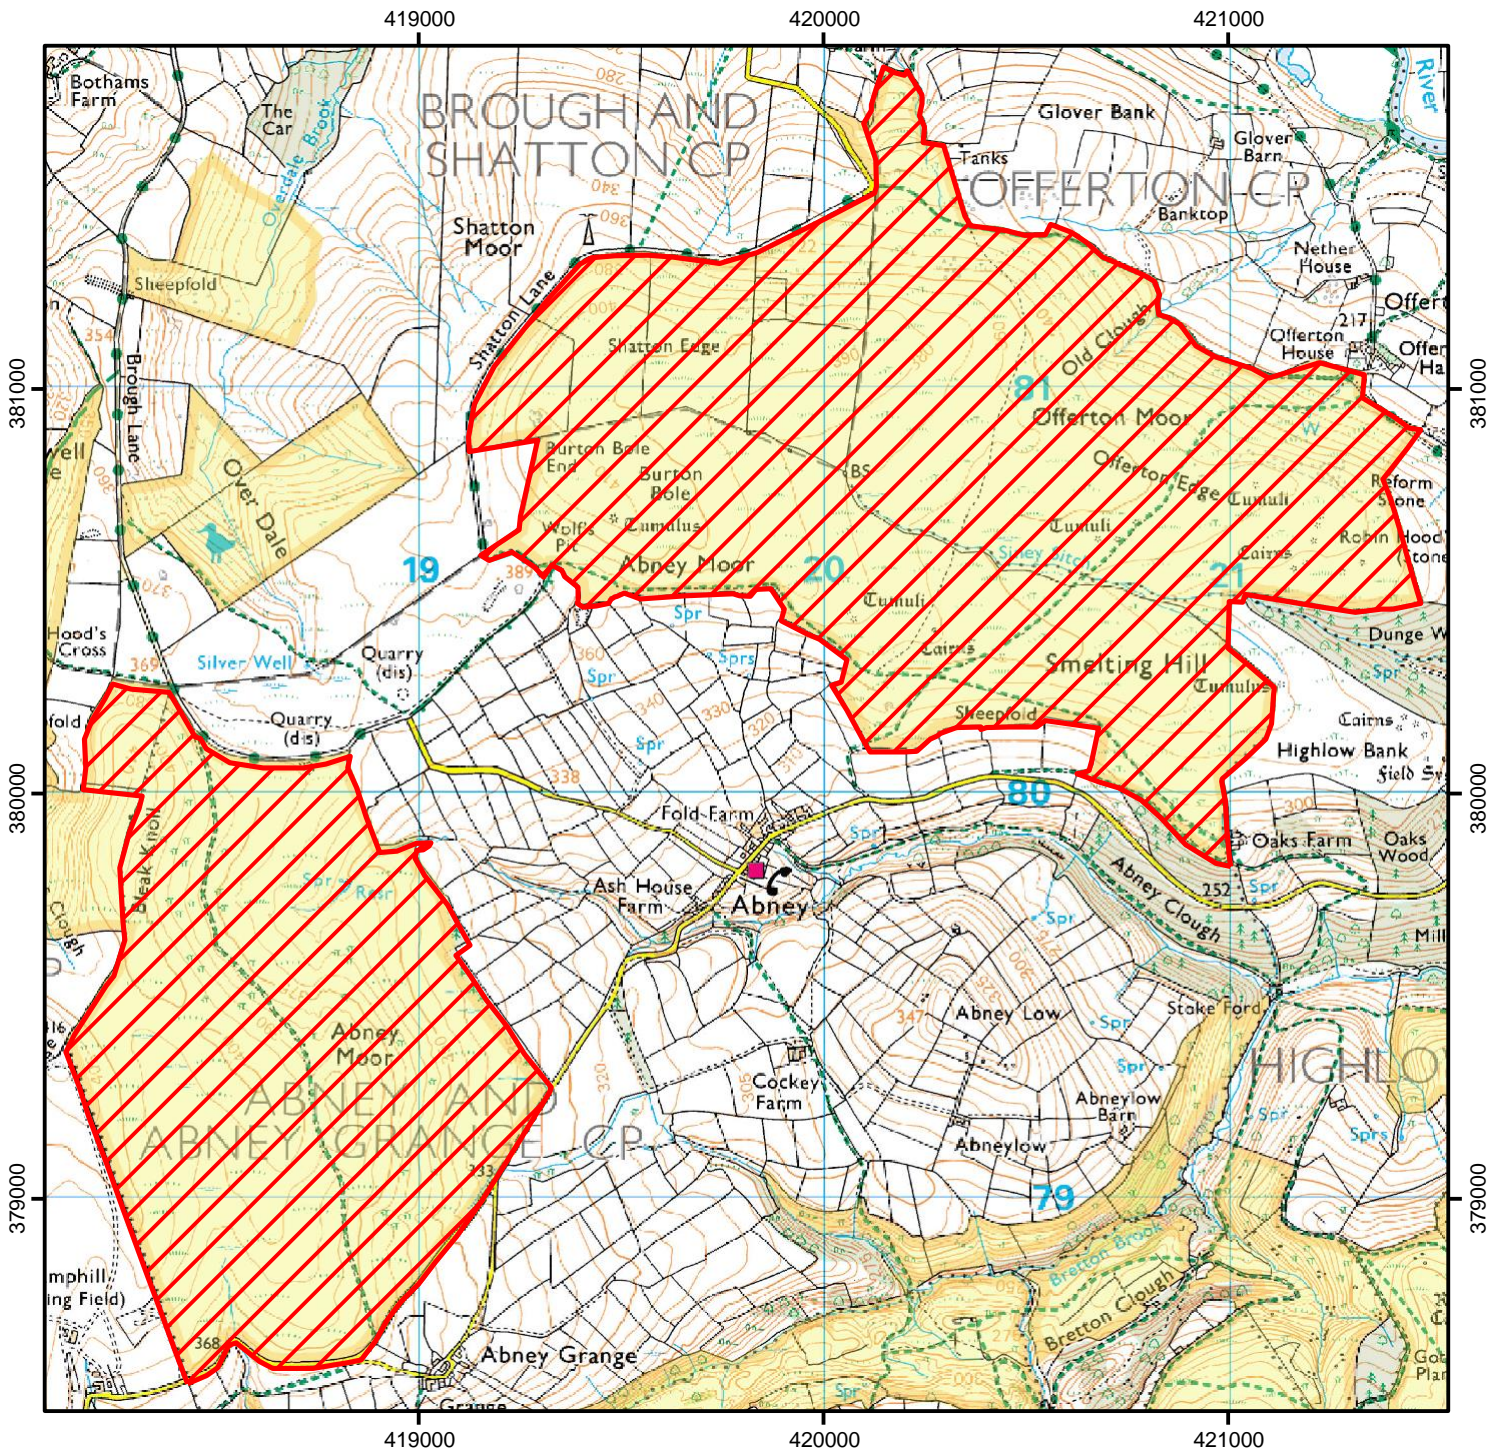

NO OPEN ACCESS

The open access land shown hatched on the map below is temporarily closed at the land manager's discretion. This does not affect Public Rights of Way.

Closed 2022 - 18th May to 1st June, 6th to 10th June, 13th to 17th June, 20th to 22nd June

Case Number: 2022019524

0 250 500 1,000 1,500 Metres

Restricted Open Access Land

Open Access Land

© Crown Copyright and database right 2022. Ordnance Survey 100022021

For more information call the Open Access Contact Centre on 0300 060 2091 or visit our website at www.gov.uk/right-of-way-open-access-land/use-your-right-to-roam