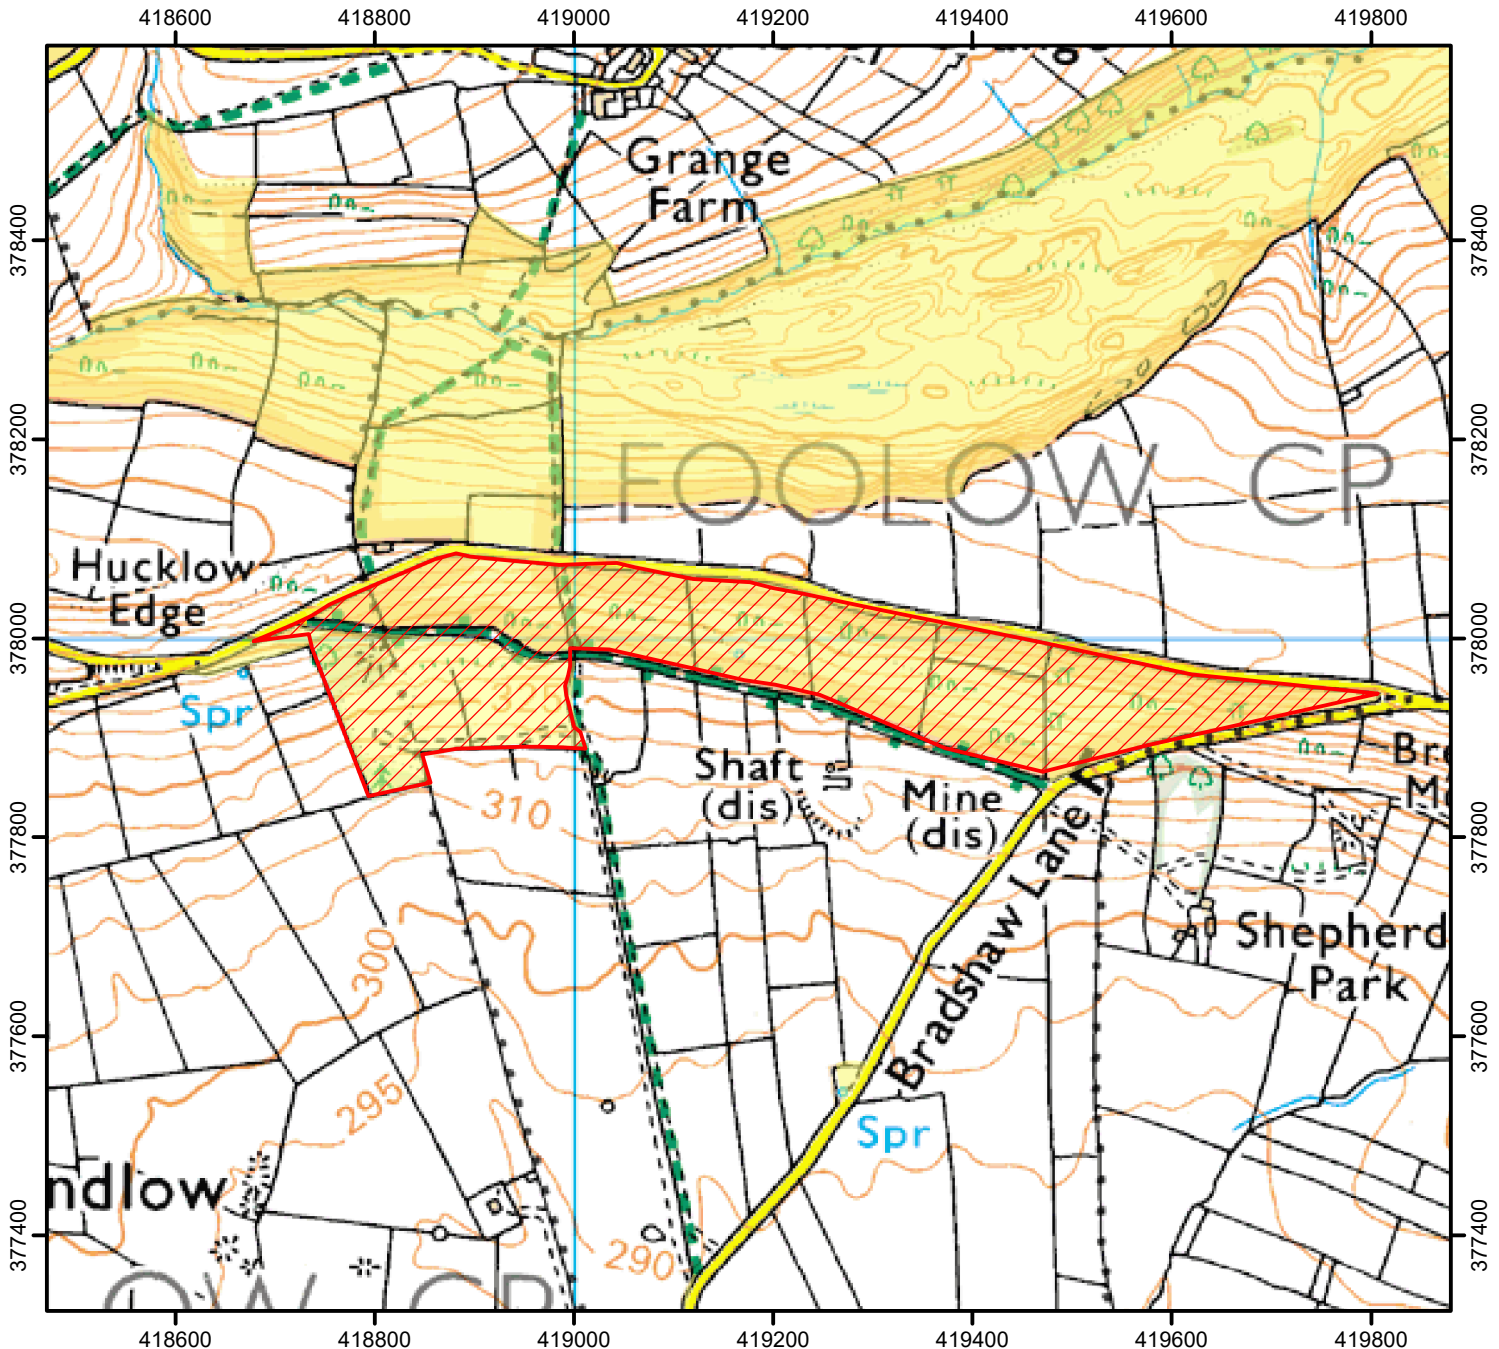

# NO OPEN ACCESS

In the interests of public safety, the open access land shown hatched on the map below is temporarily closed.

Date: Until 30 April 2023

Case Number: 2018088745

0 200 400 Metres

Restricted Open Access Land

Open Access Land

© Crown Copyright and database right 2022. Ordnance Survey 100022021

For more information call the Open Access Contact Centre on 0300 060 2091 or visit our website at [www.gov.uk/right-of-way-open-access-land/use-your-right-to-roam](http://www.gov.uk/right-of-way-open-access-land/use-your-right-to-roam)